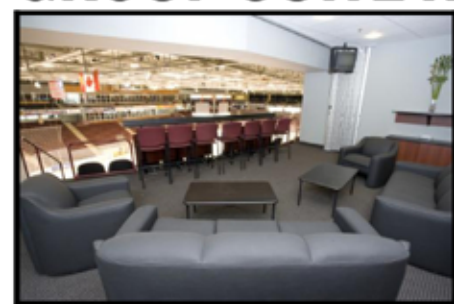

*To receive the group organizer's ticket free, a minimum of 10 tickets must be purchased.

SEATING LOCATION	REGULAR PRICING	GROUPS OF 10-99	GROUPS OF 100+	POTENTIAL SAVINGS
End and Corner Stands	\$14.00	\$12.00	\$10.00	\$4.00
Centre Stands	\$18.00	\$16.00	\$14.00	\$4.00
Baseline Row 2	\$35.00	\$30.00	---	\$5.00
Baseline Row 1	\$40.00	\$35.00	---	\$5.00
Courtside Row 2	\$60.00	\$50.00	---	\$10.00
Courtside Row 1	\$80.00	\$70.00	---	\$10.00
Jack Nicholson	\$100.00			

Basketball **Lacrosse** **Baseball**
Hockey **Volleyball** **And more...**

GROUP SUITE RENTALS

- 20 tickets for guests to attend the Oshawa Power game (up to an additional 20 tickets can be purchased at \$16.00 each)
- Suite Hostess providing In-Seat Service
- Access to Private Suites Level Bar
- Includes Rental Costs and Taxes