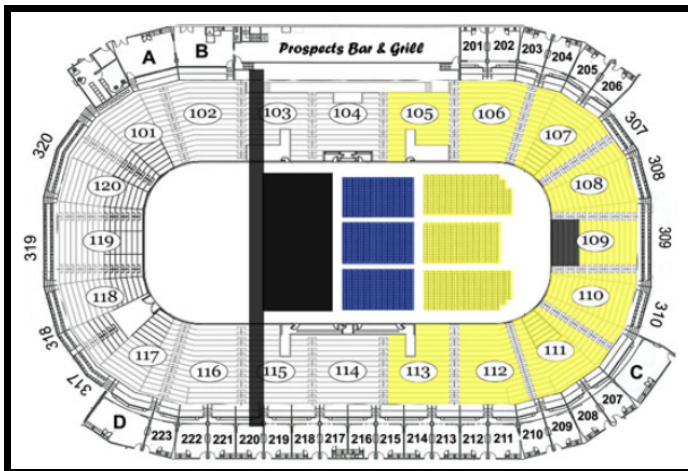

IMAGINATION MOVERS

IN CONCERT!

ROCK-O-MATIC
 REAL GUITARS. REAL DRUMS. REAL FUN!

SATURDAY, APRIL 14, 2012
TWO PERFORMANCES! 1:00pm and 4:00pm
GENERAL MOTORS CENTRE, OSHAWA

Rich, Scott, Dave and Smitty - of the Emmy-winning Disney Channel TV series "Imagination Movers" - will be bringing their high-octane rock concert to the General Motors Centre, and it's an event the whole family can enjoy. The Movers were the highest-rated and most popular live family act of 2011. The key to the Movers' appeal is they combine danceable power pop songs with extremely catchy choruses and a knack for inspiring audience participation. Throw in a heaping helping of onstage silliness and you've got a recipe for a live musical event that will truly engage the littlest of kids along with their older siblings, parents and grandparents.

GROUPS OF 10+ SAVE

\$28.25

SAVINGS OF \$5.00
 (Regular Price: \$33.25)

\$43.50

(No discounted rate)

A \$6.00 order charge applies to all orders.
 Prices above include facility fees and taxes and regular pricing displayed is through the box office only.