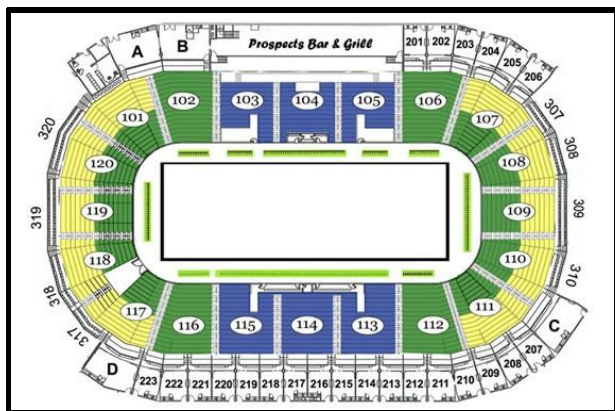

## RESERVE AS A GROUP OF 10+ AND SAVE!

	<b>\$17.50</b> UPPER END STANDS (Regular Price: \$27.75)	<b>SAVE \$10.25</b>
	<b>\$37.75</b> LOWER END STANDS (Regular Price: \$48.25)	<b>SAVE \$10.50</b>
	<b>\$68.50</b> CENTRE STANDS (Regular Price: \$79.00)	<b>SAVE \$10.50</b>
	<b>\$120.25</b> ON-ICE FLOOR LEVEL (No Group Discounts)	